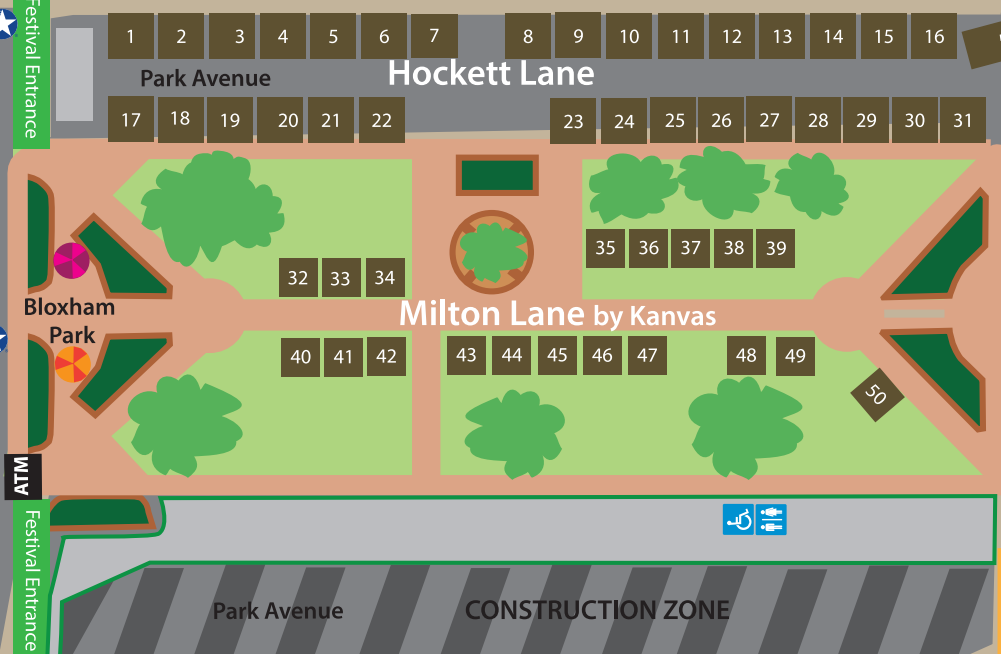

FOOD VENDORS